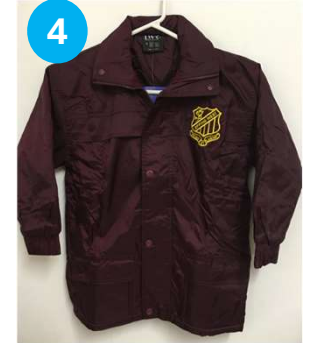

Grey Long Sleeve Polo

Size	4	6	8	10	12	14	16	18	20
A - Length (cm)	48	52	56	60	64	68	72	74	76
B - Half Chest (cm)	36	38.5	43.5	46	48.5	51	53.5	56	58.5

Zip Jacket

Size	4	6	8	10	12	14	16	18	20
A - Length (cm)	50	52	54	56	59	62	65	71	73
B - Half Chest (cm)	43	45	49	51	52.5	56	59	62	65

Sloppy Joe (no zip)

Size	4	6	8	10	12	14	16
A - Length (cm)	49	50.5	55	59.5	65	68	71
B - Half Chest (cm)	39	42	46	48	52	55	57

Fleecy joggers (sports)

Size	4	6	8	10	12	14	16	18	20
A - Length (cm)	65	71	78	84	91	96	103	105	105
B - Waist Relaxed (cm)	24	25	27	28	31	33	35	38	41
C - Half hip (cm)	37	42	43	45	49	51.5	56	60.5	65

1. Grey Long Trousers – boys
2. Grey Shorts – boys
3. Sports Microfibre shorts – unisex
4. Fleece-lined Spray Jacket – unisex
5. Fleece Vest (no sleeves) – unisex

Size	4	6	8	10	12	14	16	S	M	L
Fits Chest (cm)	60	64	68	72	76	80	86	90	95	100
Fits Waist (cm)	56	58	60	64	68	72	76	82	87	92
Fits Height (cm)	108	120	130	140	150	160	170	n/a	n/a	n/a